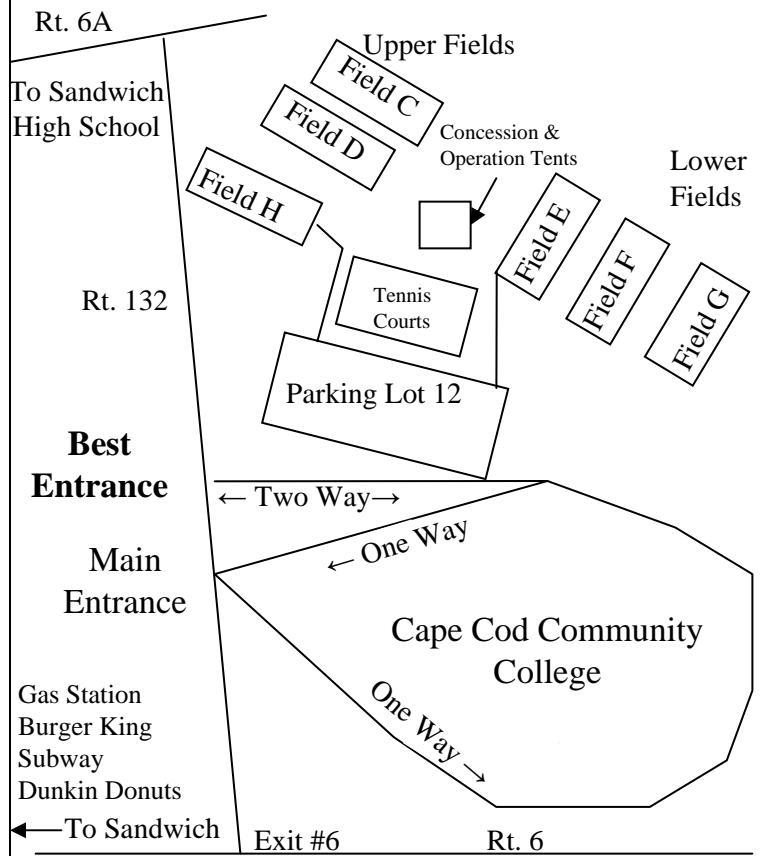

Cape Cod Community College Fields