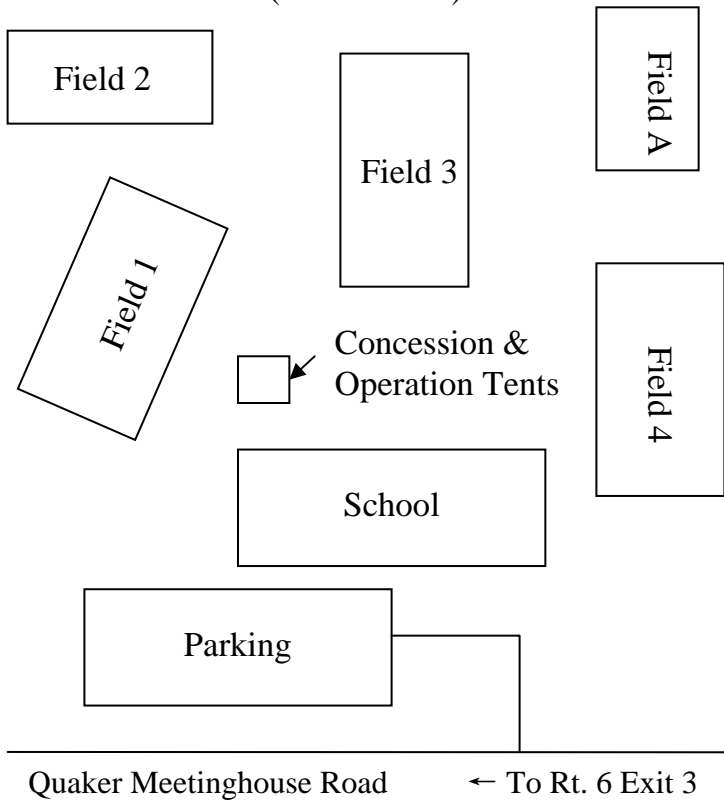

Sandwich High School Fields

(Not to Scale)